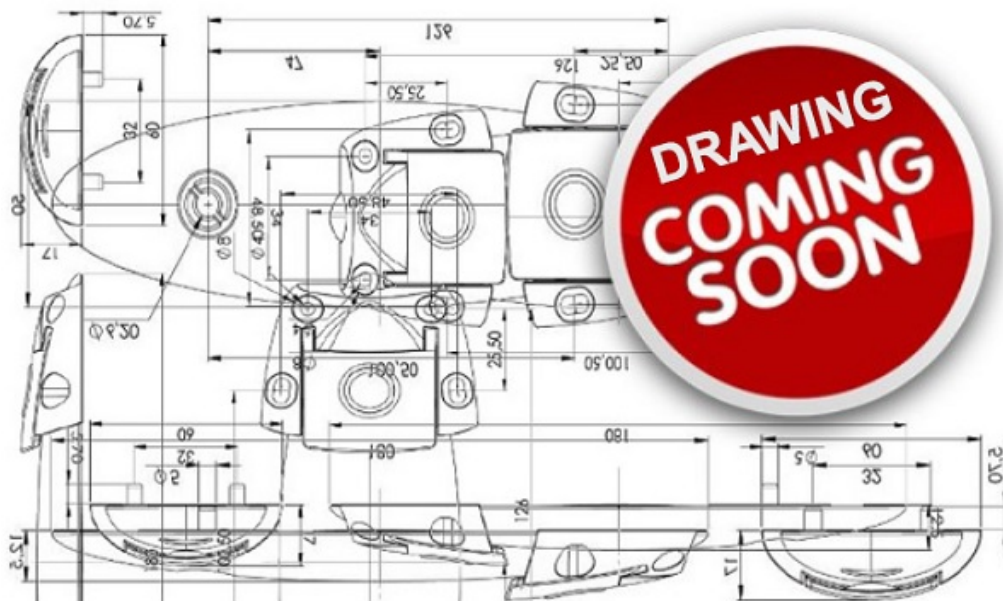

PRODUCT SHEET

Description:

Male Connecting Screw, Bore 8mm, M6x14mm, Steel Brass Pl.

Item number:

11.06.907-0

Units	Box	Carton	HS Code	Barcode
Pcs.		1500	7318155898	 5704866015363

SISO A/S

Mileparken 11
DK-2740 Skovlunde
Denmark
VAT: DK 24786013